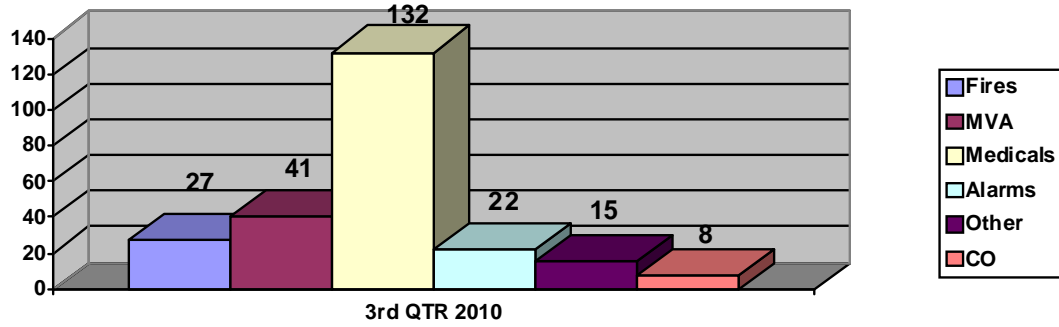

Township of Smith-Ennismore-Lakefield Fire Department 3th Quarter 2010

Total calls 2010: **616** 2009: **610** 2008: **600** 2007: **564**

2010 Call % 1st Quarter

2010 Call % 2nd Quarter

2010 Call % 3rd Quarter