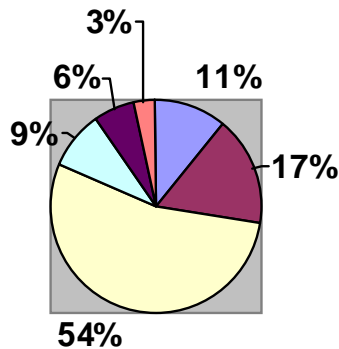

Township of Smith-Ennismore-Lakefield Fire Department 3th Quarter 2010

Total calls 2010: **616** 2009: **610** 2008: **600** 2007: **564**

2010 Call % 1st Quarter

2010 Call % 2nd Quarter

2010 Call % 3rd Quarter