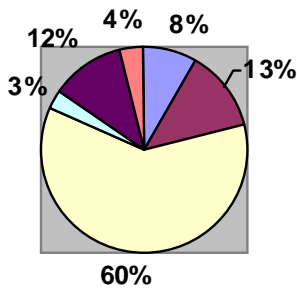

Township of Smith-Ennismore-Lakefield Fire Department 3th Quarter 2010

Total calls 2010: **616** 2009: **610** 2008: **600** 2007: **564**

2010 Call % 1st Quarter

2010 Call % 2nd Quarter

2010 Call % 3rd Quarter