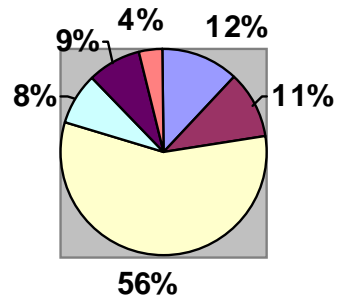

Township of Smith-Ennismore-Lakefield Fire Department 3th Quarter 2010

Total calls 2010: **616** 2009: **610** 2008: **600** 2007: **564**

2010 Call % 1st Quarter

2010 Call % 2nd Quarter

2010 Call % 3rd Quarter